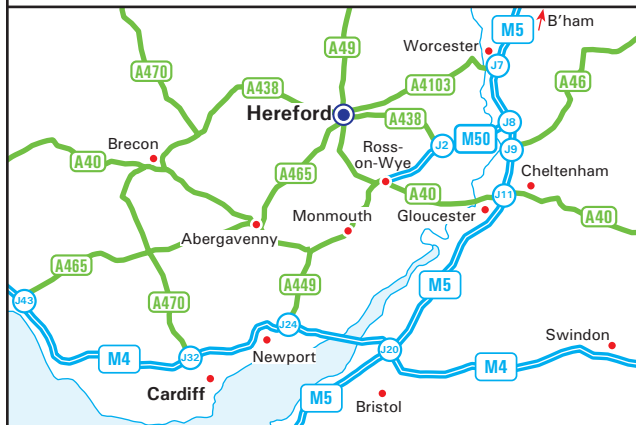

Hereford Sixth Form College
Folly Lane
Hereford HR1 1LU
Tel: (01432) 355166
Fax: (01432) 346901
www.hereford.ac.uk

From North And East

Leave the M5 at Junction 7 (Worcester South).
Follow Worcester A44 then left on to A4440.
Follow signs for Hereford (A4103) follow this road for approx 30 minutes, which will bring you into Hereford.
At small roundabout take first left into Aylestone Hill (A465).
At top of Aylestone Hill - straight over first mini-roundabout and turn first left at second mini roundabout into Folly Lane.
The College is located first left - look for the purple sign.

From South

Leave the M5 at Junction 8 (Ross on Wye/M50).
Join M50.
Leave M50 at Junction 2 - signed Hereford and Ledbury.
Follow signs to Hereford (A438).
Entering Hereford (past pub 'The Cock of Tupsley') continue to traffic lights at road junction.
Turn right into Folly Lane (signed Hereford Colleges).
At traffic lights in Folly Lane carry straight on (past Herefordshire College of Art and Design and Herefordshire College of Technology).
Hereford Sixth Form College is on the right hand side - look for the purple sign.

Parking

If parking on the campus, please inform us of your car registration number as a penalty scheme is in operation.

By Train

Hereford receives services from London Paddington
Oxford, Worcester, Manchester Piccadilly, Shrewsbury, Birmingham
New Street and Cardiff.
For further information about train times and fares, telephone the
National Rail Enquiries Line on 08457 48 49 50.